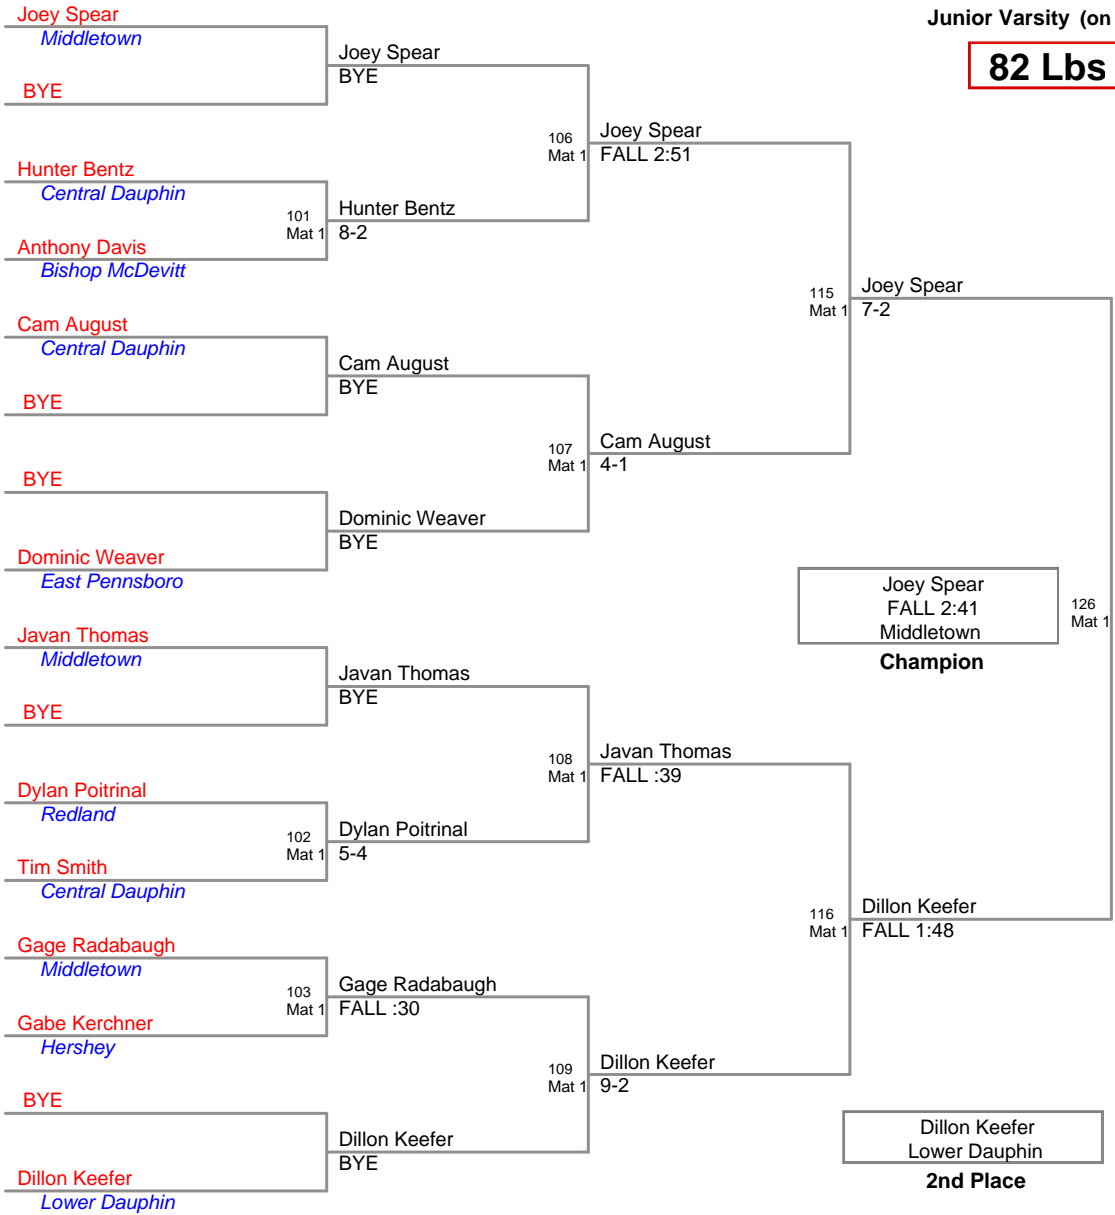

CPWA Junior Varsity
Junior Varsity (on Mat 1)

82 Lbs