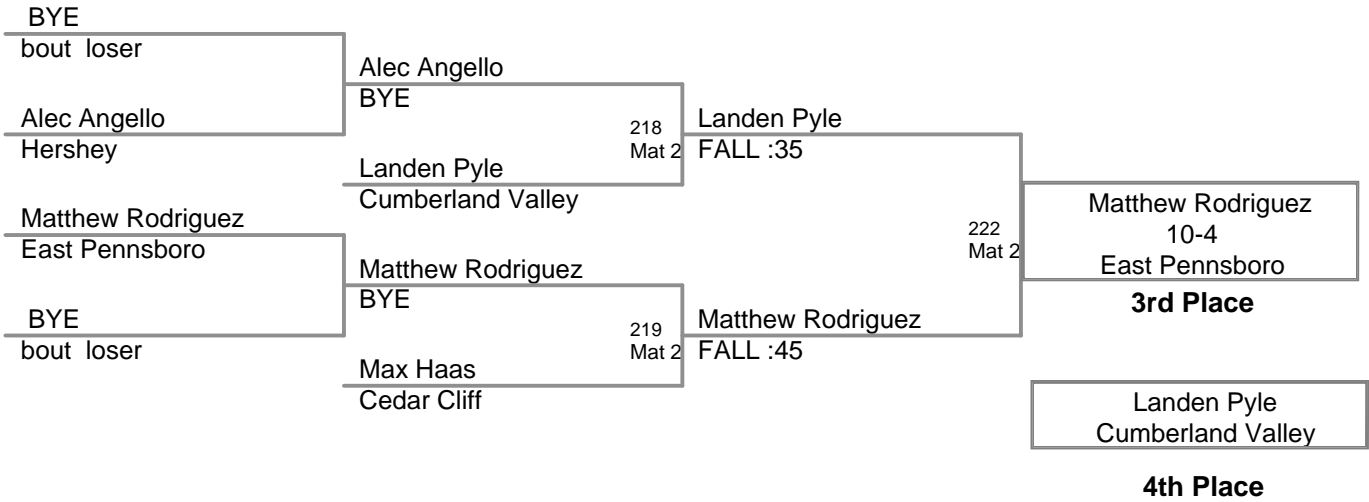

**3rd Place**

**CPWA Junior Varsity  
Junior Varsity (on Mat 5)**

**52 Lbs**

**CPWA Junior Varsity  
Junior Varsity (on Mat 4)**

**55 Lbs**

**CPWA Junior Varsity  
Junior Varsity (on Mat 2)**

**59 Lbs**

**CPWA Junior Varsity  
Junior Varsity**