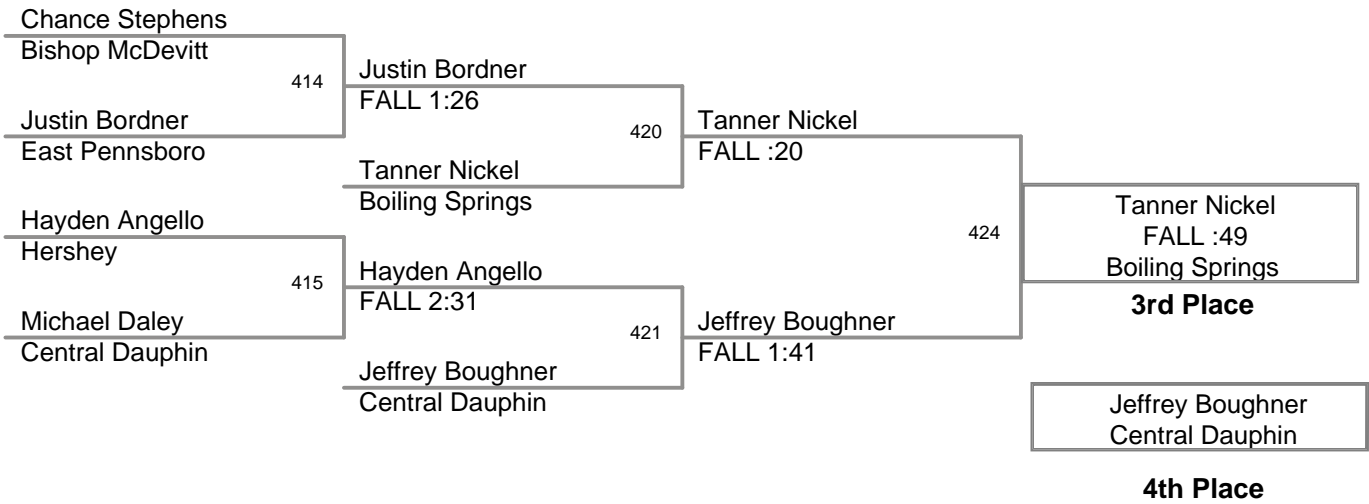

CPWA Junior Varsity
Junior Varsity

67 Lbs