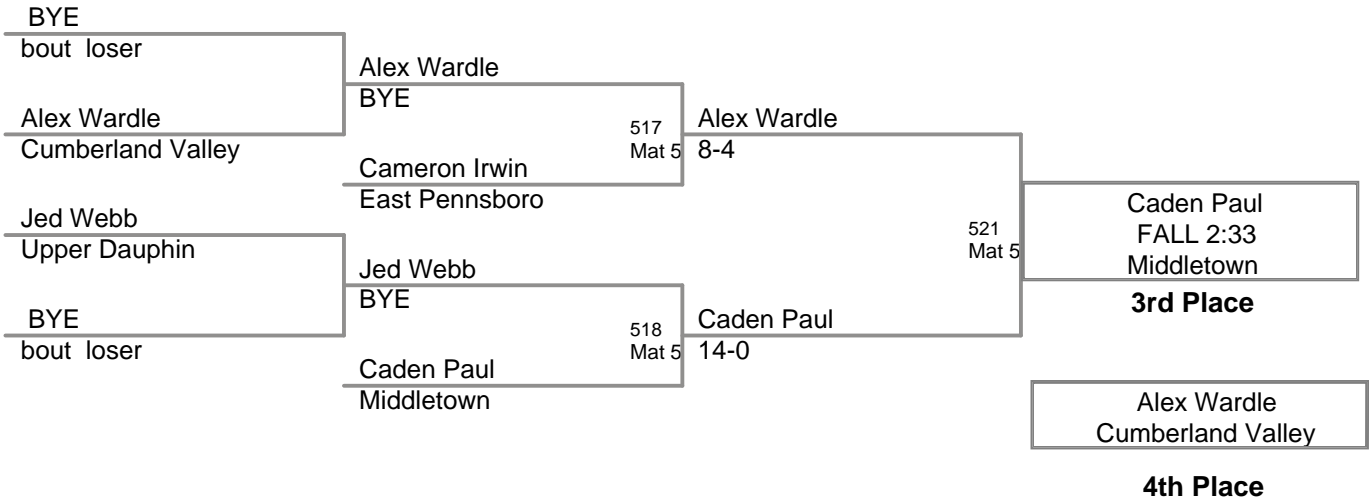

**CPWA Junior Varsity
Junior Varsity (on Mat 5)**

52 Lbs