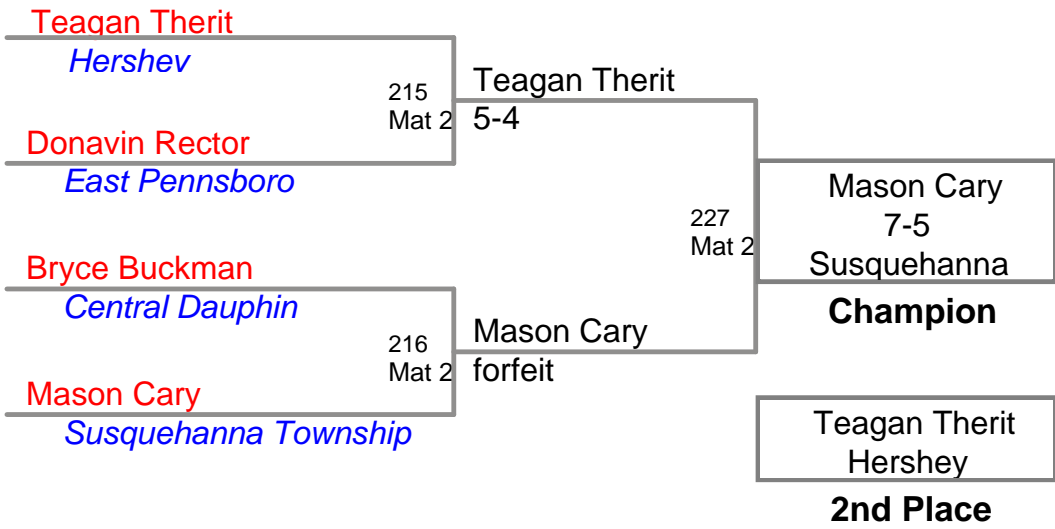

CPWA Junior Varsity
Junior Varsity (on Mat 2)

78 Lbs