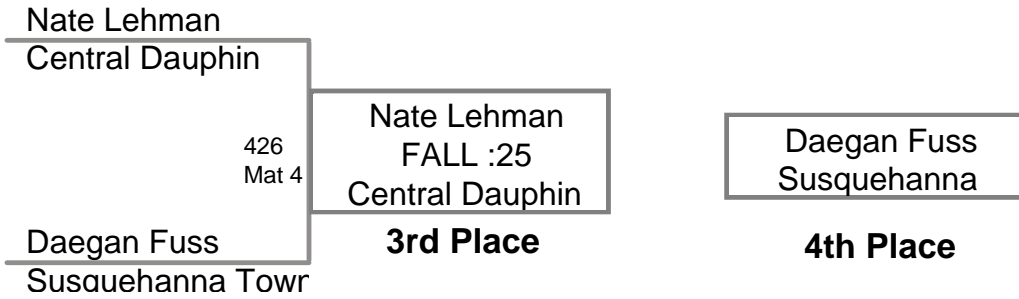

**78 Lbs**

CPWA Junior Varsity  
Junior Varsity (on Mat 1)

**82 Lbs**

**CPWA Junior Varsity  
Junior Varsity (on Mat 3)**

**86 Lbs**

CPWA Junior Varsity  
Junior Varsity (on Mat 4)

**95 Lbs**

CPWA Junior Varsity  
Junior Varsity (on Mat 3)

**100 Lbs**

CPWA Junior Varsity  
Junior Varsity (on Mat 5)

**120 Lbs**

CPWA Junior Varsity  
Junior Varsity (on Mat 2)

**150 Lbs**

Damon Johnson <i>Central Dauphin</i>	201 Mat 2	Damon Johnson
Maximus McMurray <i>Central Dauphin East</i>		7-3