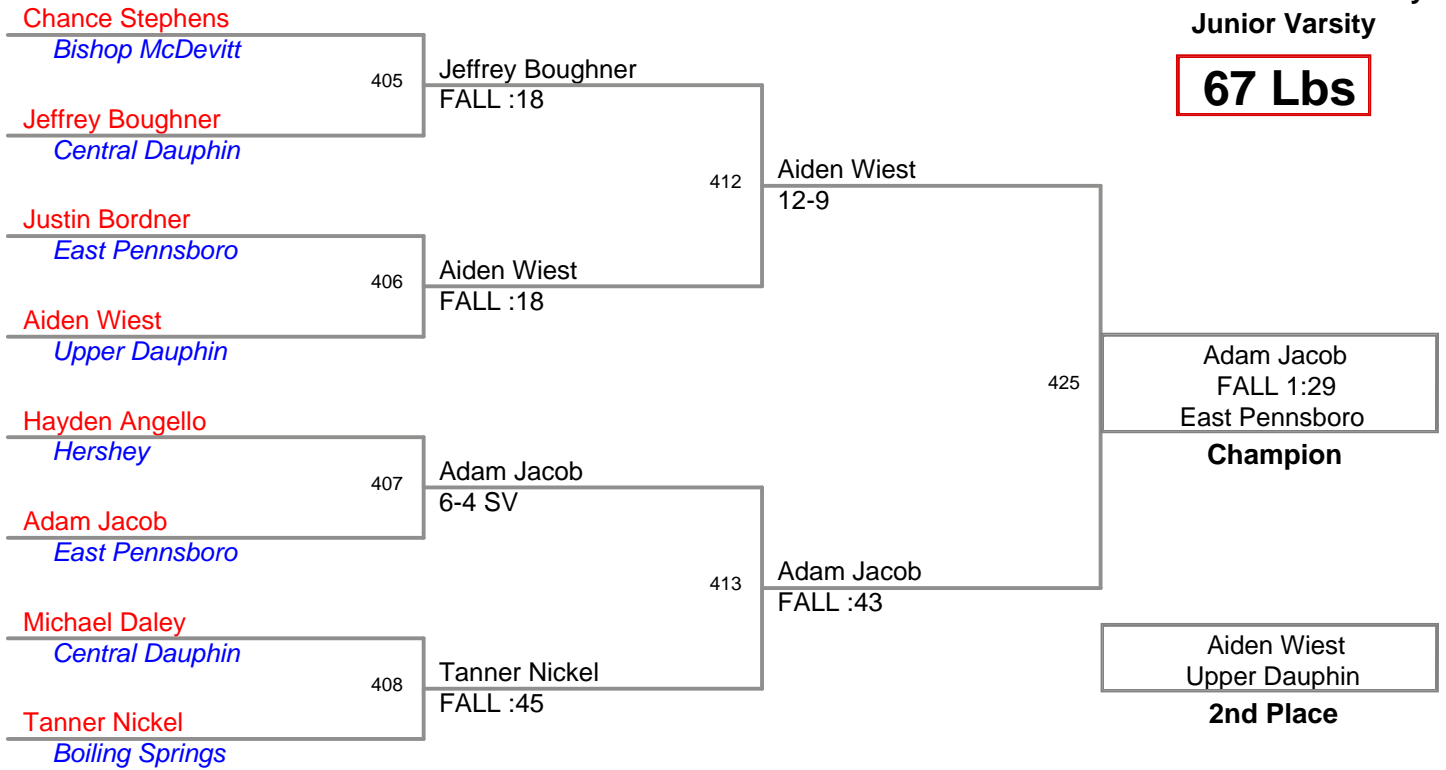

CPWA Junior Varsity
Junior Varsity

67 Lbs