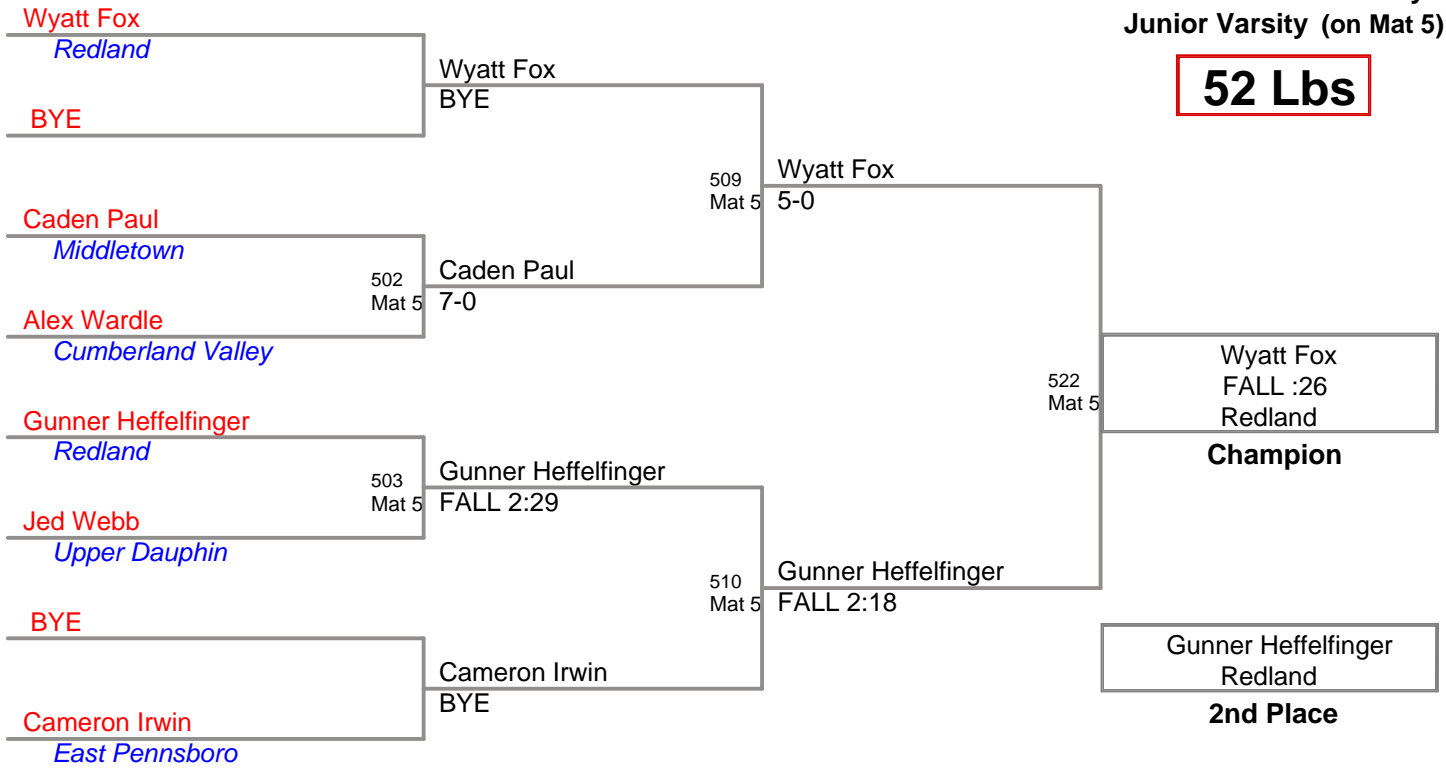

**CPWA Junior Varsity
Junior Varsity (on Mat 5)**

52 Lbs