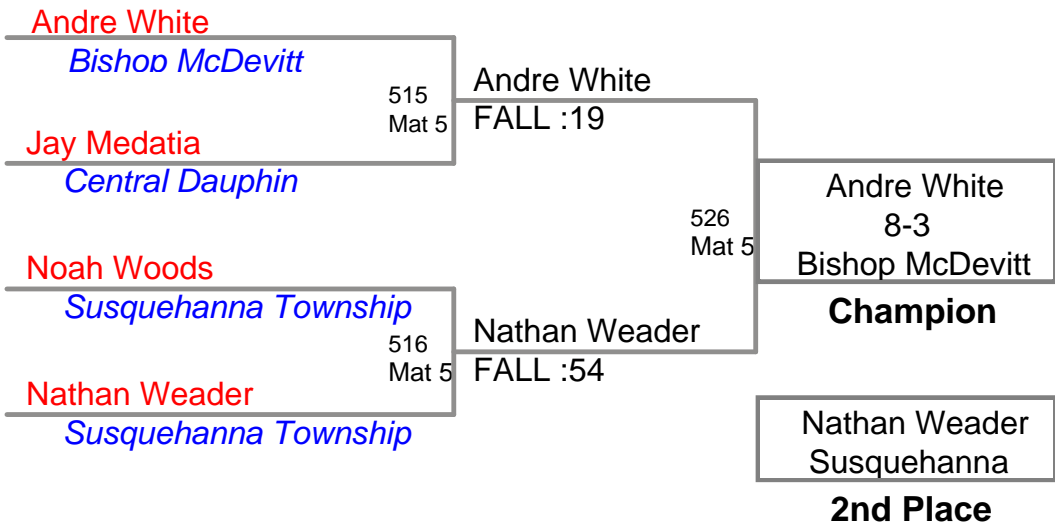

CPWA Junior Varsity
Junior Varsity (on Mat 5)

120 Lbs