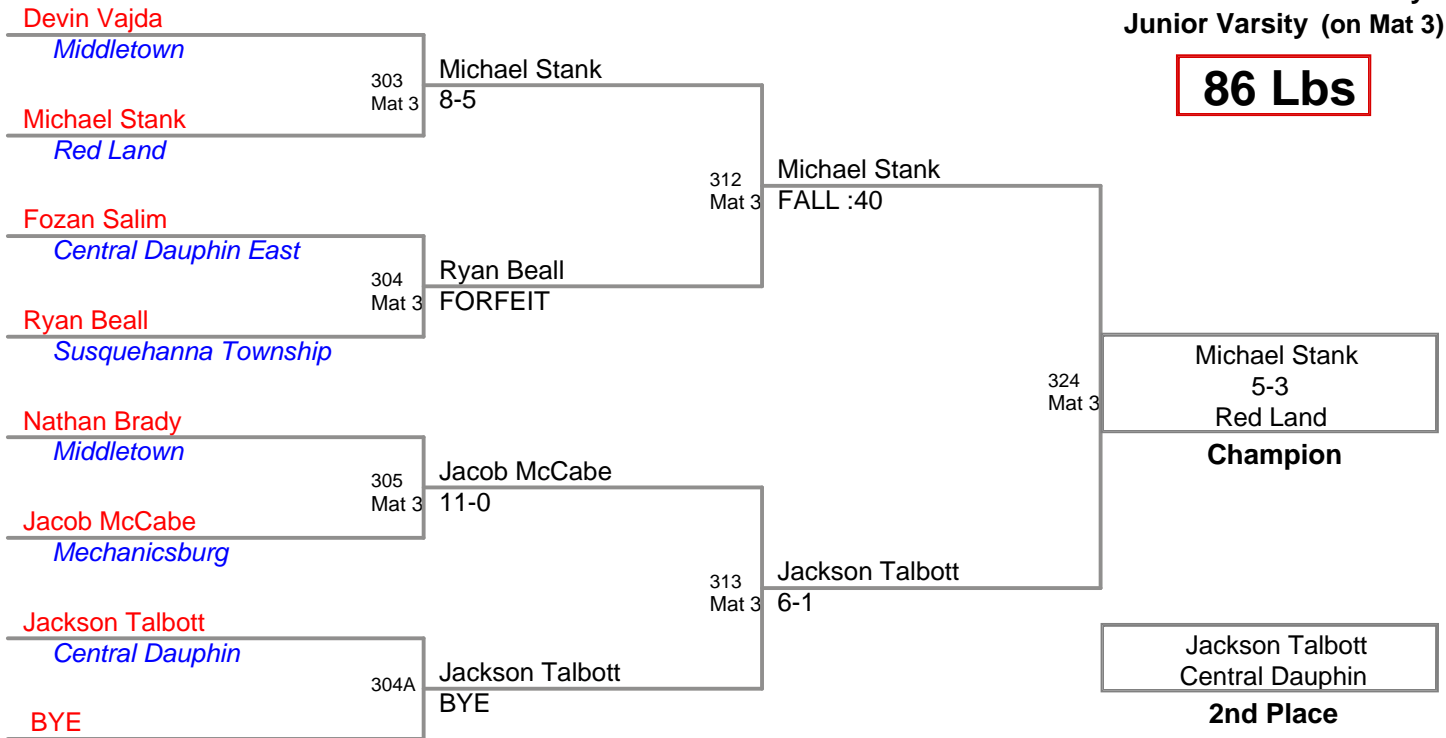

**78 Lbs**

CPWA Junior Varsity  
Junior Varsity (on Mat 1)

**82 Lbs**

**CPWA Junior Varsity  
Junior Varsity (on Mat 3)**

**86 Lbs**

CPWA Junior Varsity  
Junior Varsity (on Mat 4)

**95 Lbs**

CPWA Junior Varsity  
Junior Varsity (on Mat 3)