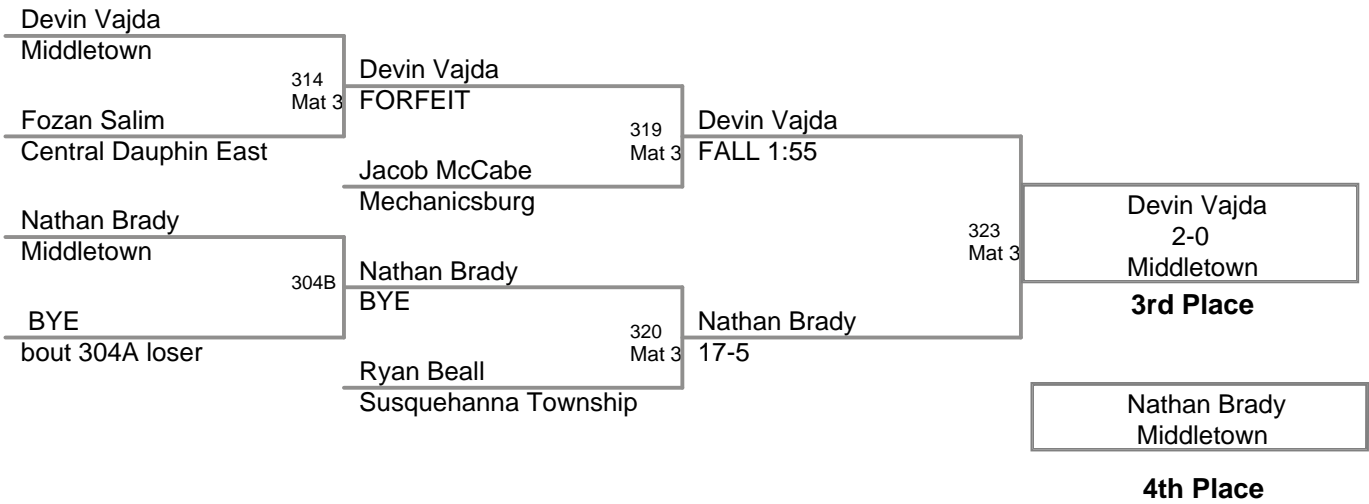

**78 Lbs**

CPWA Junior Varsity  
Junior Varsity (on Mat 1)

**82 Lbs**

**CPWA Junior Varsity  
Junior Varsity (on Mat 3)**

**86 Lbs**

CPWA Junior Varsity  
Junior Varsity (on Mat 4)

**95 Lbs**

CPWA Junior Varsity  
Junior Varsity (on Mat 3)