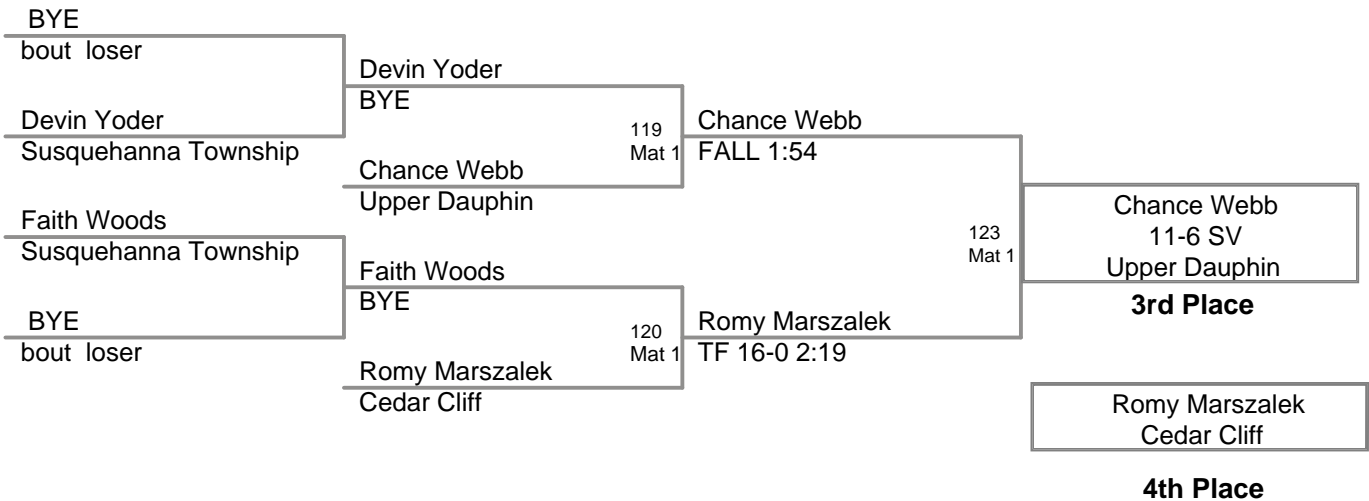

**63 Lbs**

CPWA Junior Varsity  
Junior Varsity

**67 Lbs**

CPWA Junior Varsity  
Junior Varsity (on Mat 5)

**71 Lbs**

**CPWA Junior Varsity  
Junior Varsity (on Mat 1)**

**74 Lbs**

CPWA Junior Varsity  
Junior Varsity (on Mat 2)