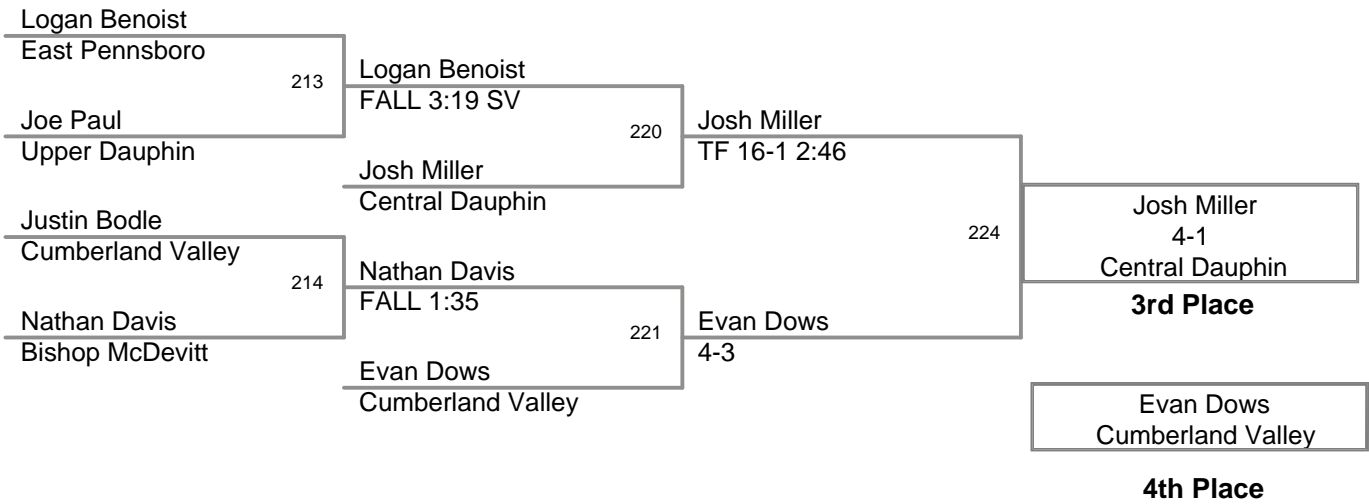

**CPWA Junior Varsity
Junior Varsity**

63 Lbs