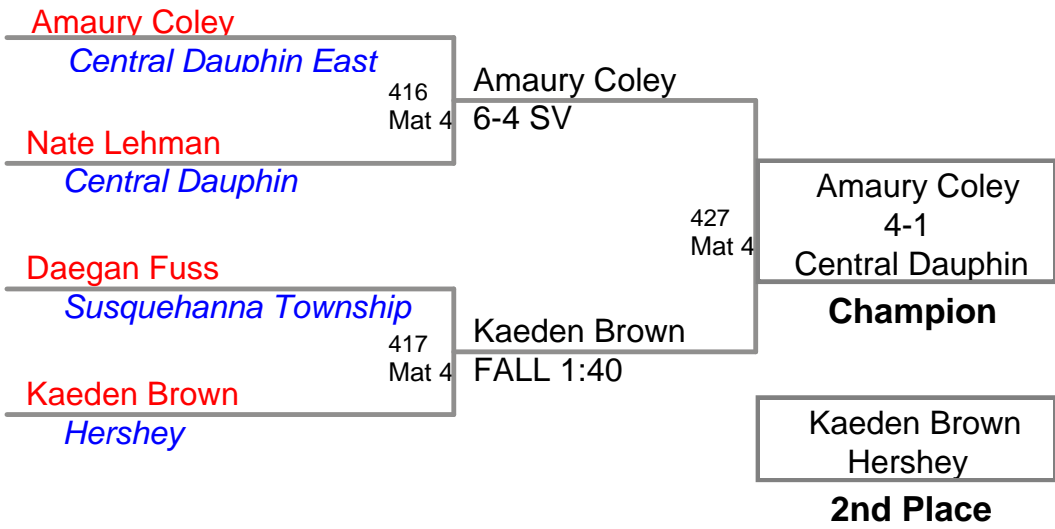

**78 Lbs**

CPWA Junior Varsity  
Junior Varsity (on Mat 1)

**82 Lbs**

**CPWA Junior Varsity  
Junior Varsity (on Mat 3)**

**86 Lbs**

CPWA Junior Varsity  
Junior Varsity (on Mat 4)

**95 Lbs**

CPWA Junior Varsity  
Junior Varsity (on Mat 3)