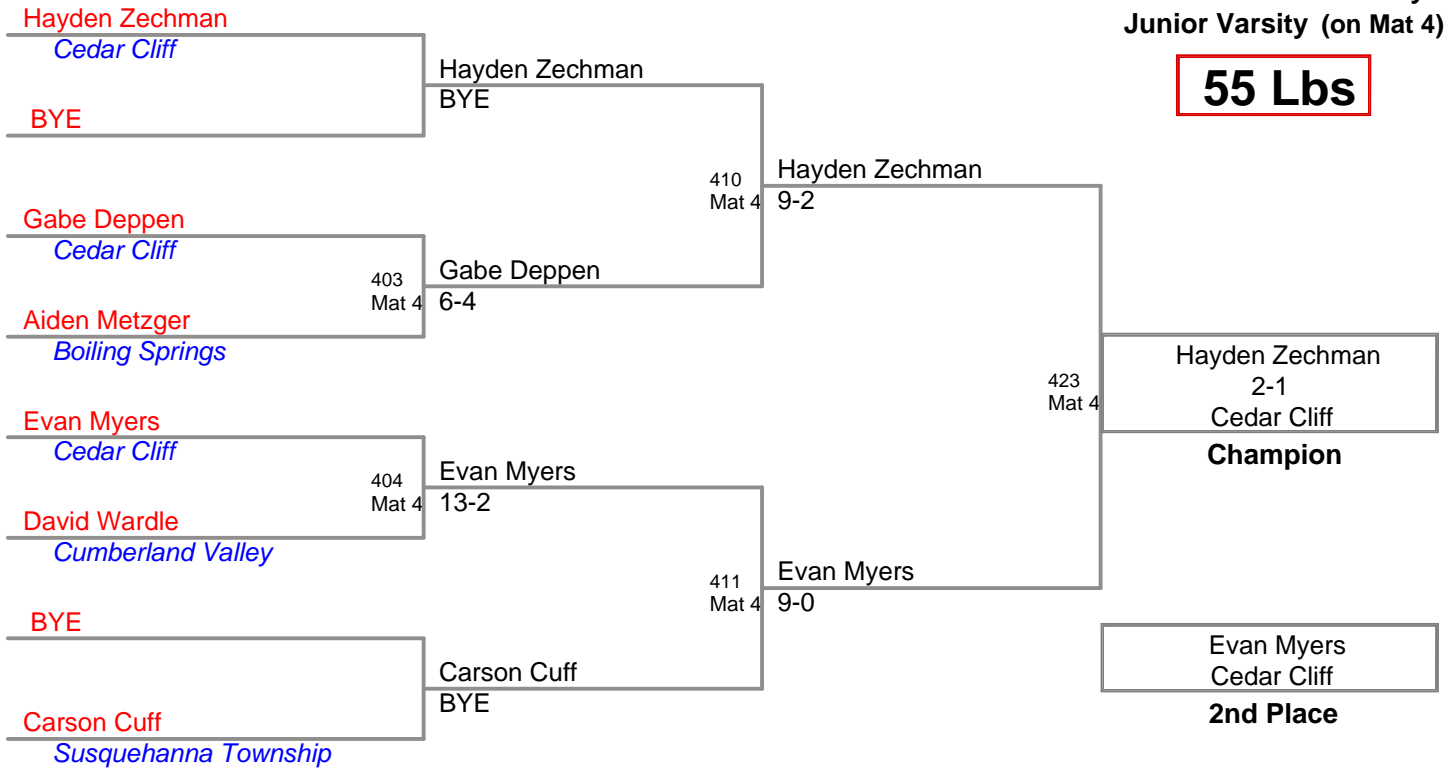

**3rd Place**

**CPWA Junior Varsity  
Junior Varsity (on Mat 5)**

**52 Lbs**

**CPWA Junior Varsity  
Junior Varsity (on Mat 4)**

**55 Lbs**

**CPWA Junior Varsity  
Junior Varsity (on Mat 2)**

**59 Lbs**

**CPWA Junior Varsity  
Junior Varsity**