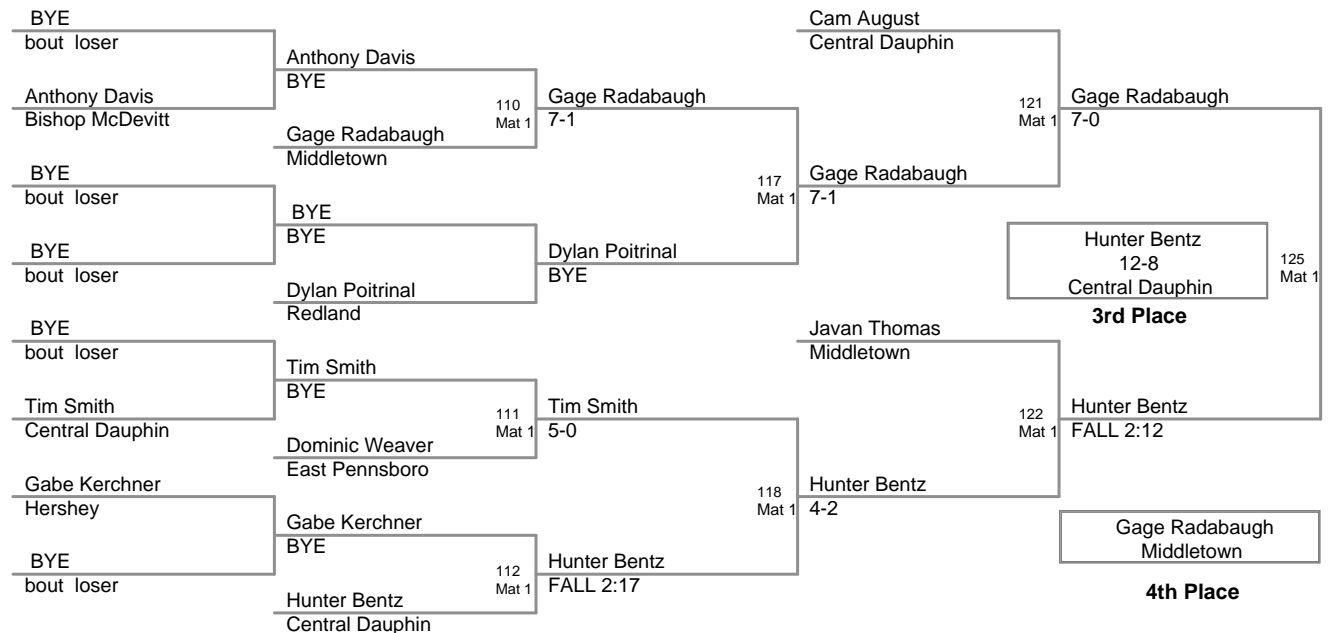

CPWA Junior Varsity
Junior Varsity (on Mat 1)

82 Lbs