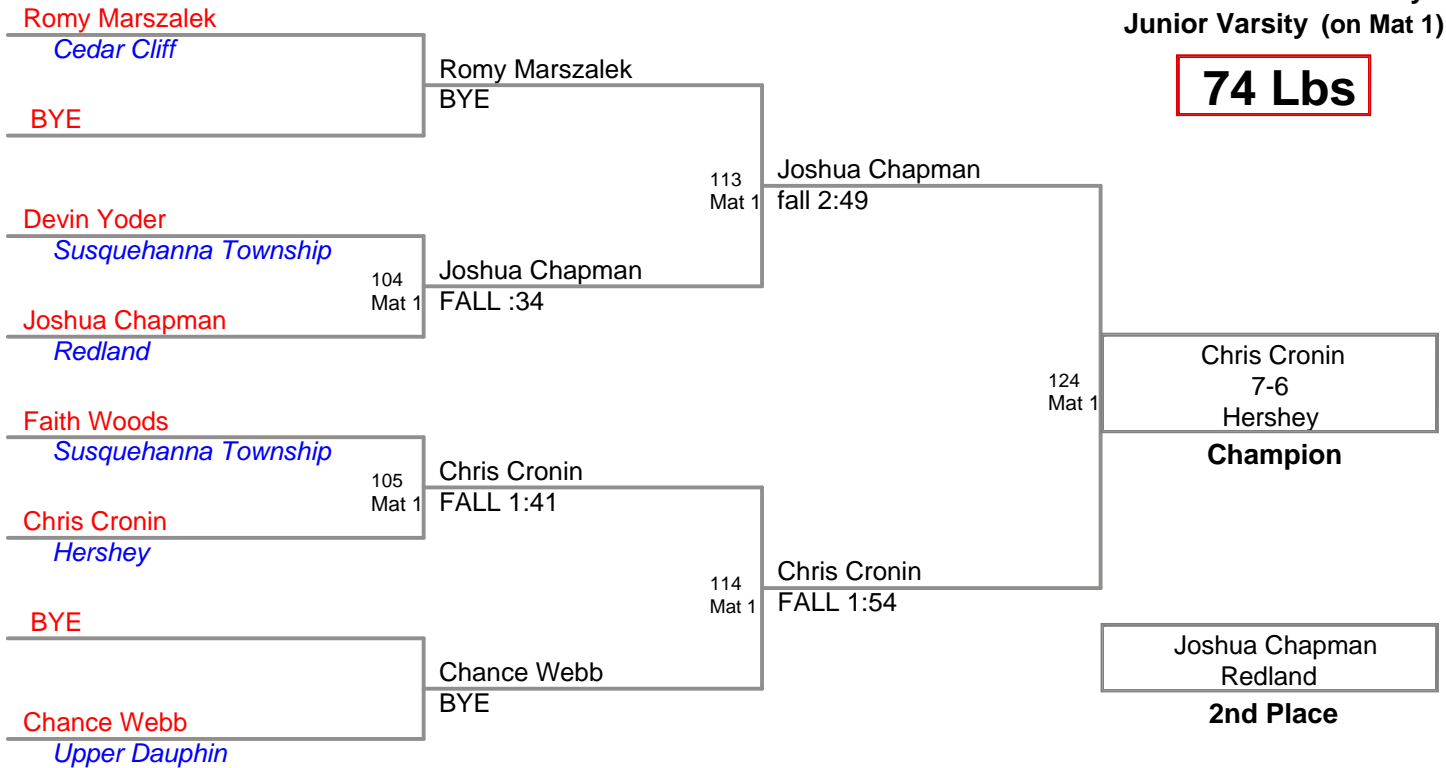

**63 Lbs**

CPWA Junior Varsity  
Junior Varsity

**67 Lbs**

CPWA Junior Varsity  
Junior Varsity (on Mat 5)

**71 Lbs**

**CPWA Junior Varsity  
Junior Varsity (on Mat 1)**

**74 Lbs**

CPWA Junior Varsity  
Junior Varsity (on Mat 2)