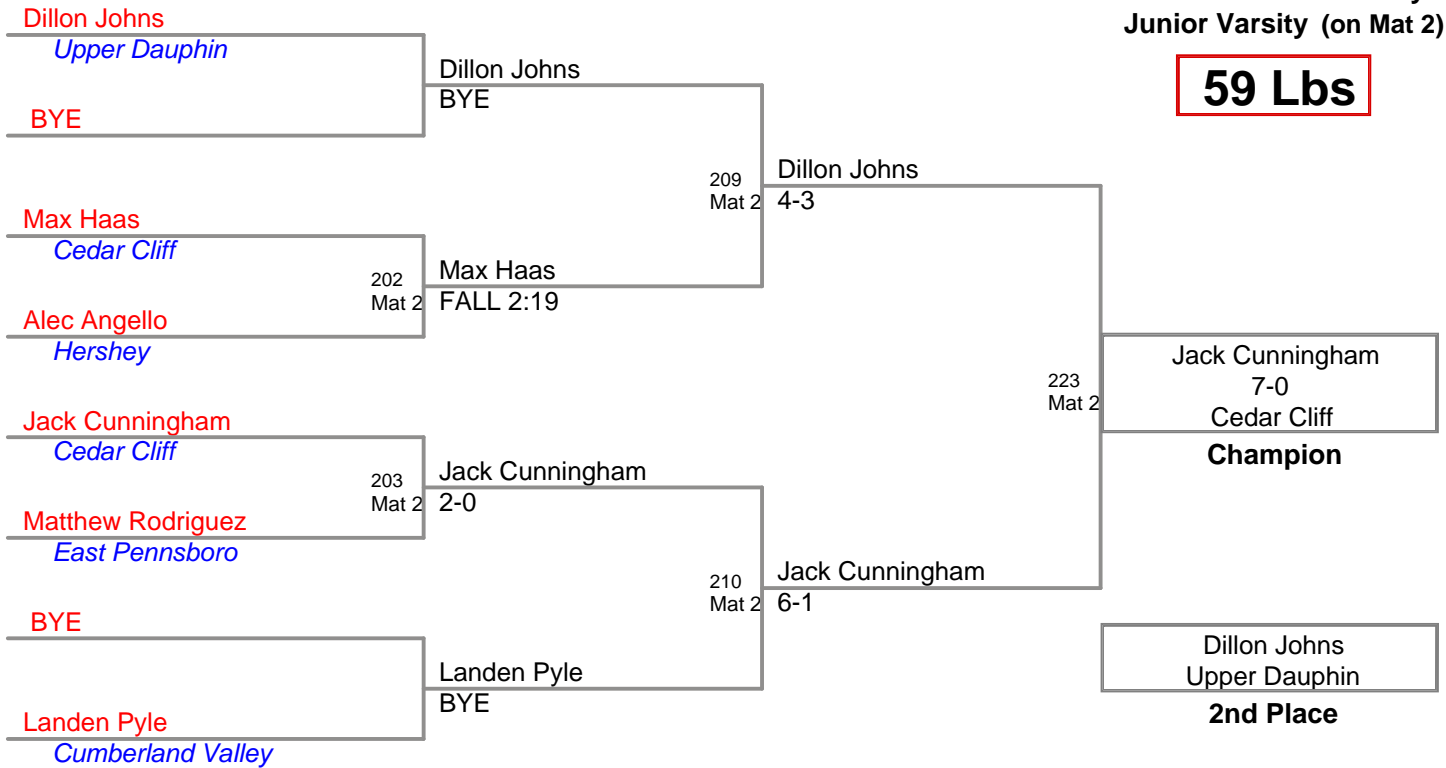

**3rd Place**

**CPWA Junior Varsity  
Junior Varsity (on Mat 5)**

**52 Lbs**

**CPWA Junior Varsity  
Junior Varsity (on Mat 4)**

**55 Lbs**

**CPWA Junior Varsity  
Junior Varsity (on Mat 2)**

**59 Lbs**

**CPWA Junior Varsity  
Junior Varsity**