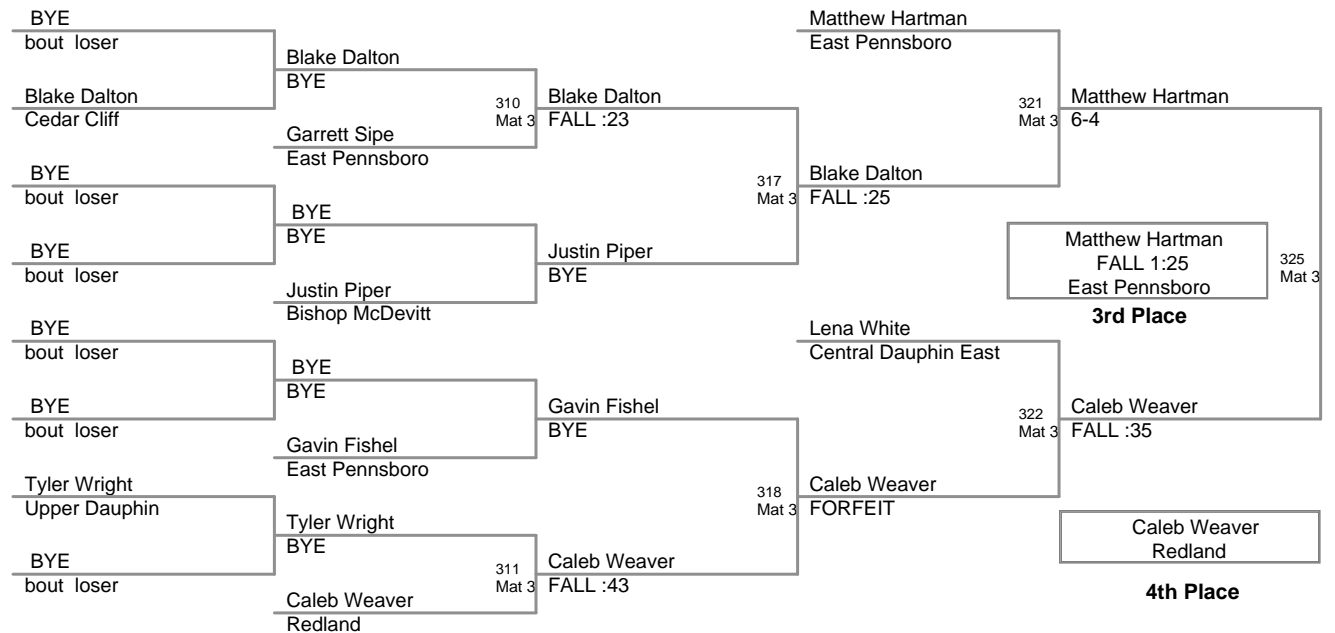

CPWA Junior Varsity
Junior Varsity (on Mat 3)

100 Lbs