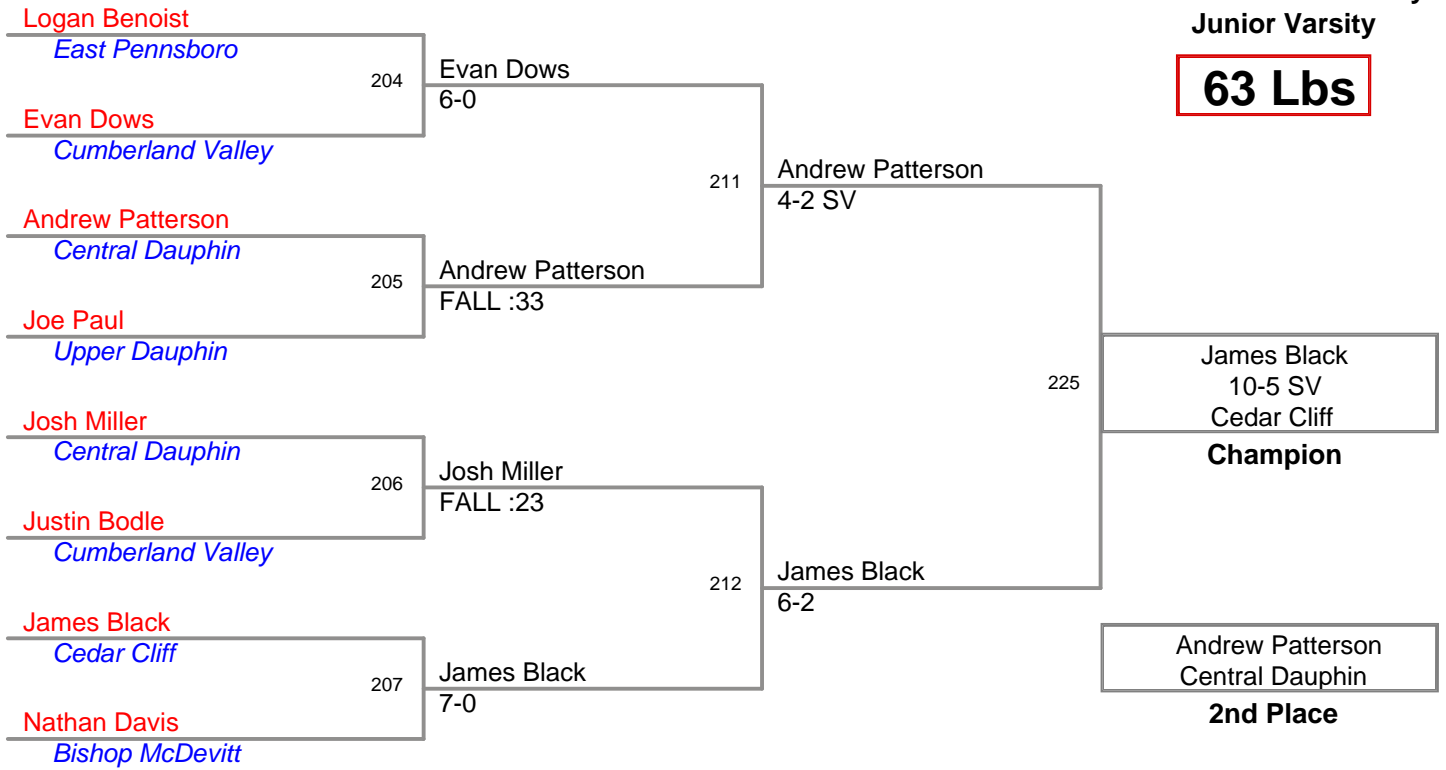

**CPWA Junior Varsity
Junior Varsity**

63 Lbs