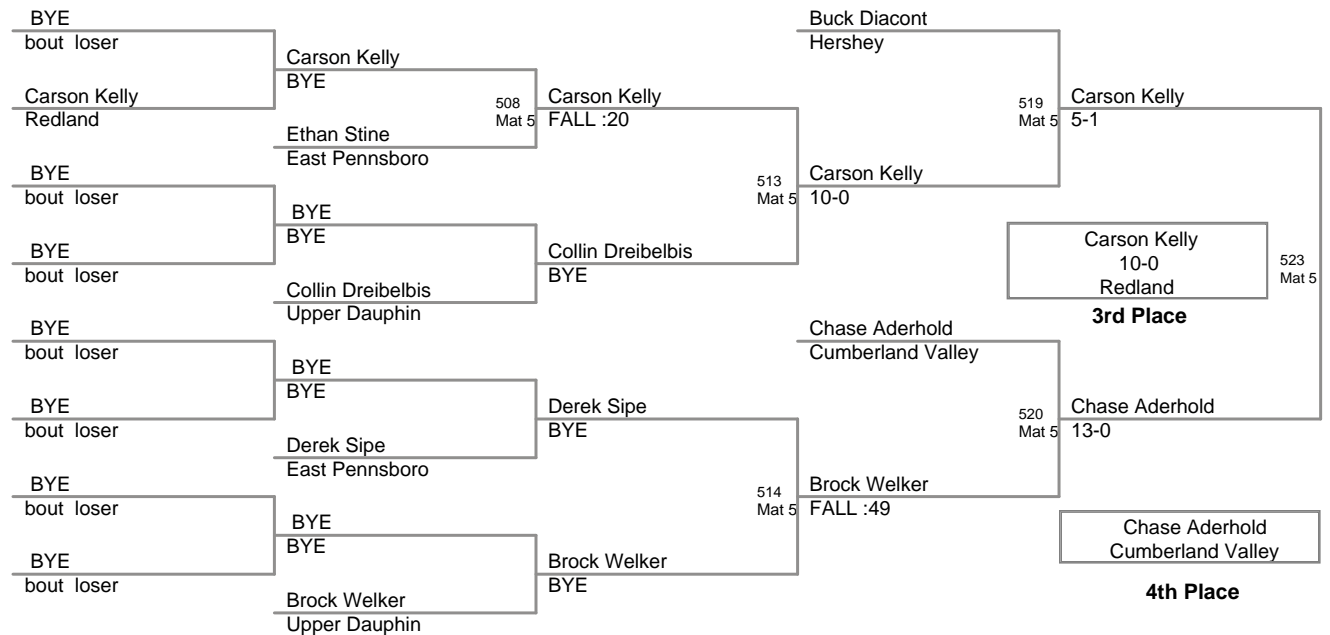

**63 Lbs**

CPWA Junior Varsity  
Junior Varsity

**67 Lbs**

CPWA Junior Varsity  
Junior Varsity (on Mat 5)

**71 Lbs**

**CPWA Junior Varsity  
Junior Varsity (on Mat 1)**

**74 Lbs**

CPWA Junior Varsity  
Junior Varsity (on Mat 2)