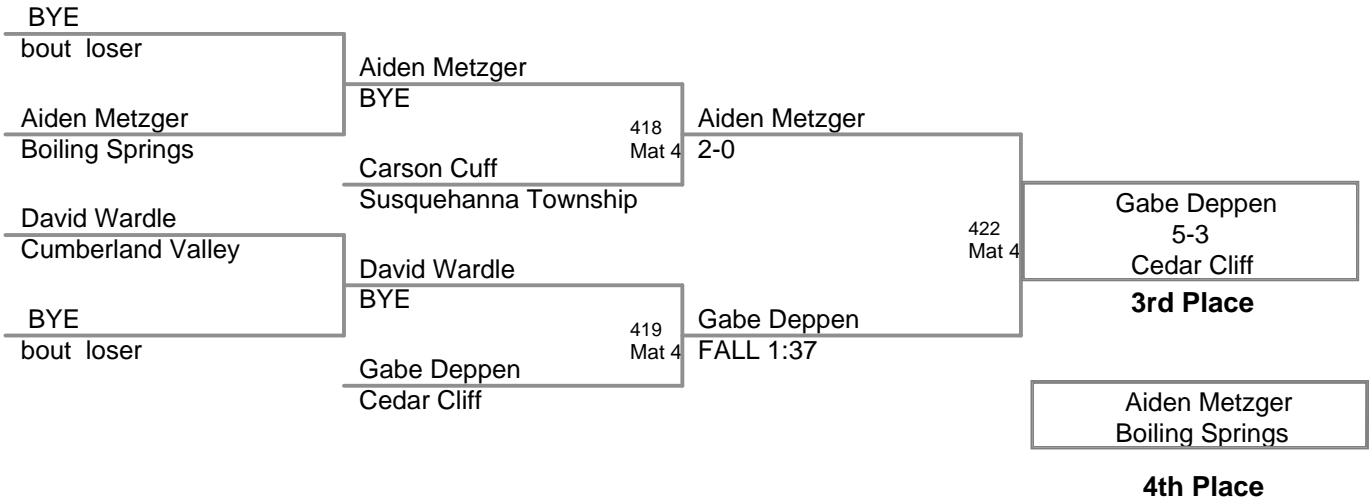

**3rd Place**

**CPWA Junior Varsity  
Junior Varsity (on Mat 5)**

**52 Lbs**

**CPWA Junior Varsity  
Junior Varsity (on Mat 4)**

**55 Lbs**

**CPWA Junior Varsity  
Junior Varsity (on Mat 2)**

**59 Lbs**

**CPWA Junior Varsity  
Junior Varsity**